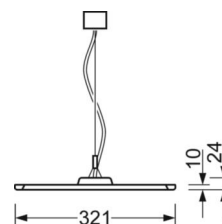

Reference	LED 5900lm 830
ηLB	100 %
Φ ↓/↑	74 % / 26 %
UGR lat./long.	16.8 / 16.1
VDU	65° < 3000cd/m²