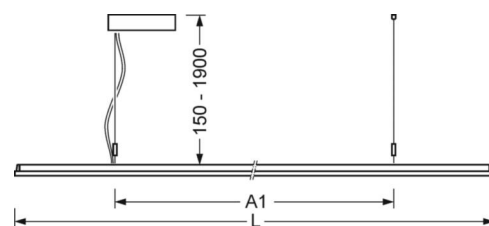

Suspended luminaire/light run - Micro-prismatic diffuser - direct/indirect distribution - equipped for light run installation

Ultra-flat luminaire housing design, painted extruded aluminium profile, visible installation height 10/24mm, prepared for light run installation; Housing colour traffic white RAL 9016; Direct/indirect light distribution, direct share by means of a microprism made of PMMA, homogeneous light emission through lateral LED light coupling in Light Guide panel and semi-diffuse, reflective white coating, with special decoupling technology for defined ceiling illumination; for VDU workstations, omnidirectional glare reduction according to the current norm DIN-EN 12464-1. Electrical connection via start luminaire with 5-pin connection cable and light-run luminaires with through-wiring. Luminaire can only be operated in conjunction with a single luminaire. Y-wire suspension and luminaire connector are included in the scope of delivery Suspension set with a canopy and integrated light control available separately as accessories.

CHARACTERISTICS

Order number	46255026170
EAN number	4020863378524
Commodity code	94051190
Certification mark	IP 20, Protection class I, VDU 65° < 3000, F, Indoor, CE
Impact resistance (IK rating)	IK02
Ambient temperatur	ta 25°C
Special properties	Ready for IoT
Warranty period	5 years
State funding programs	BEG - Federal funding for efficient buildings (valid only for Germany)

ELECTRICAL ENGINEERING

Controller	Electronic driver DALI2 (1 pcs.)
System output	48W
Mains voltage	230V/50Hz
Circuit breakers (inrush current)	12 pieces/B10, 20 pieces/B16, 21 pieces/C10, 33 pieces/C16
Energy efficiency class/light source	D

LIGHTING TECHNOLOGY