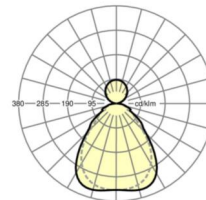

Order number	46255026170
EAN number	4020863378524
Commodity code	94051190
Certification mark	IP 20, Protection class I, VDU 65° < 3000, F, Indoor, CE
Impact resistance (IK rating)	IK02
Ambient temperatur	ta 25°C
Special properties	Ready for IoT
Warranty period	5 years
State funding programs	BEG - Federal funding for efficient buildings (valid only for Germany)

ELECTRICAL ENGINEERING

Controller	Electronic driver DALI2 (1 pcs.)
System output	48W
Mains voltage	230V/50Hz
Circuit breakers (inrush current)	12 pieces/B10, 20 pieces/B16, 21 pieces/C10, 33 pieces/C16
Energy efficiency class/light source	D

LIGHTING TECHNOLOGY

Placement	LED, Colour rendering/Light colour CRI ≥ 80 / 3000K
Colour tolerance (MacAdam)	3SDCM
Nominal luminous flux	5932lm
LED service life	50000h L90/B10 (Tq 25°C)
Luminaire luminous efficiency	125lm/W
UGR lat./long.	16.8 / 16.1

MECHANICS

Housing colour	traffic white RAL 9016
Dimensions (LxWxDxH)	1558mm x 321mm x 24mm
Weight (net)	5.9kg
Type of installation	Pendant light strip mounting

Dimensions

L	1558 mm	Length
B	321 mm	Width
H	24 mm	Height
A1	900 mm	Mounting distance single mounting
A2	1237 mm	Mounting distance 1st luminaire of the light run
A3	1574 mm	Mounting distance between luminaires in a light run arrangement
P min	150 mm	Minimum suspension length
P max	1900 mm	Maximum suspension length

DEEP-LINK

<https://www.regiolux.de/en/article/46255026170>